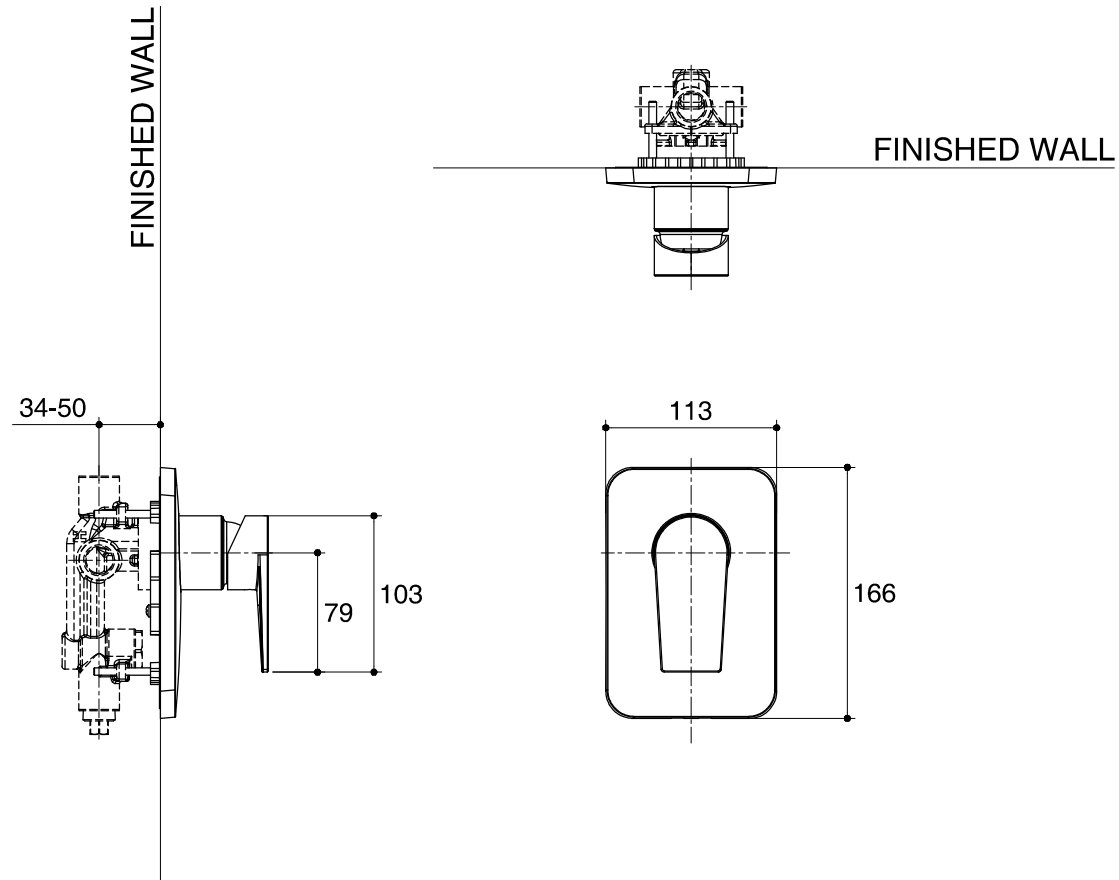

Dimensions are approximate.
Unit: mm

SKU	K-74039T-4FP-CP
Name	TAUT
Description	RECESSED VALVE TRIM

*The recommended dimension for installation can be adjusted according to user preferences and layout.

KOHLER